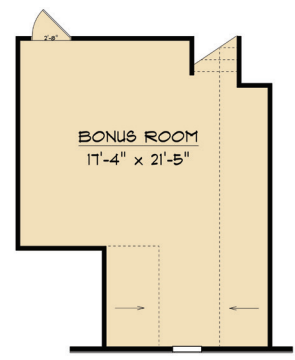

**FLOWERING PEACH – 2176 HSF – 3 bed, 2 bath, and bonus room**  
**\$358,000**  
 Offered by Capital Home Builders

**Builders Warranty:** Built and warranted by LOCAL SLV builder: Capital Home Builders.

**Build it on your lot:** Ask us for a quote to put this home on your lot.

*Room sizes and square footages are approximate.  
 Pricing, floor plans and elevations are subject to change.  
 Landscaping not included.  
 Price based on slab on grade construction.*