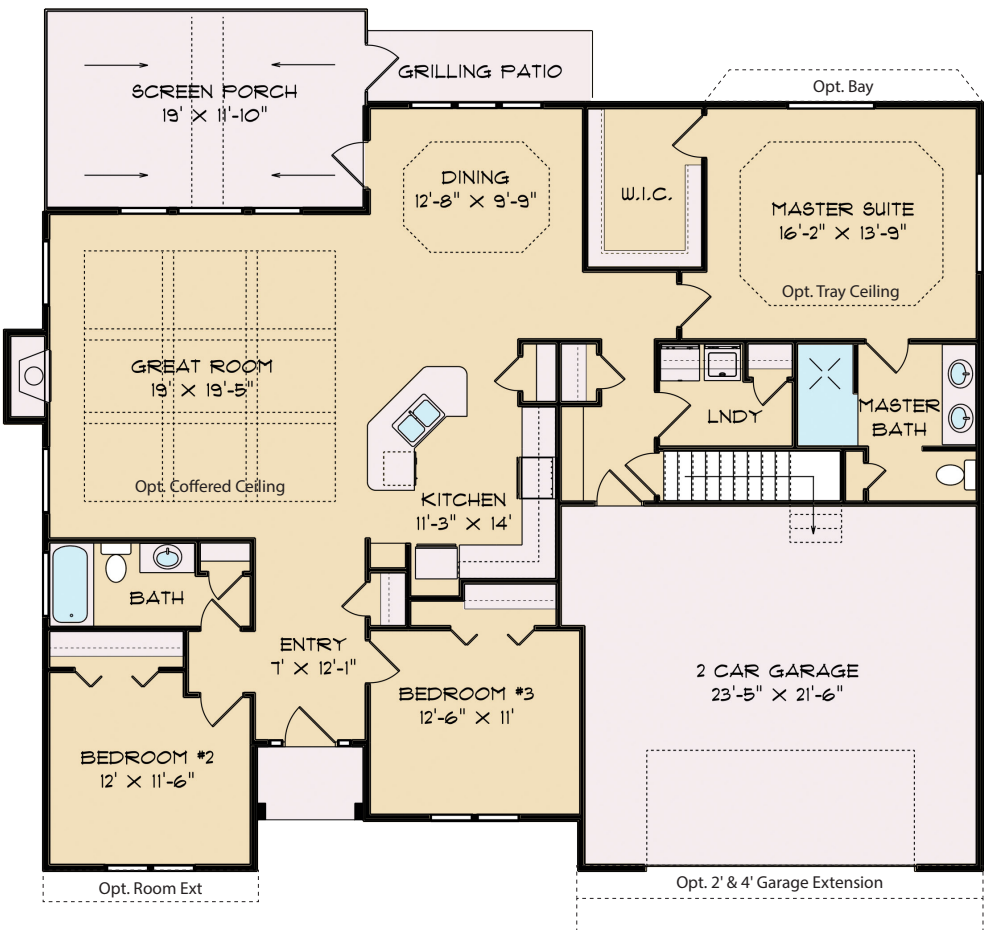

**FLOWERING PEACH – 2176 HSF – 3 bed, 2 bath, and bonus room**  
**\$358,000**  
 Offered by Capital Home Builders

**Builders Warranty:** Built and warranted by LOCAL SLV builder: Capital Home Builders.

**Build it on your lot:** Ask us for a quote to put this home on your lot.

*Room sizes and square footages are approximate.  
 Pricing, floor plans and elevations are subject to change.  
 Landscaping not included.  
 Price based on slab on grade construction.*